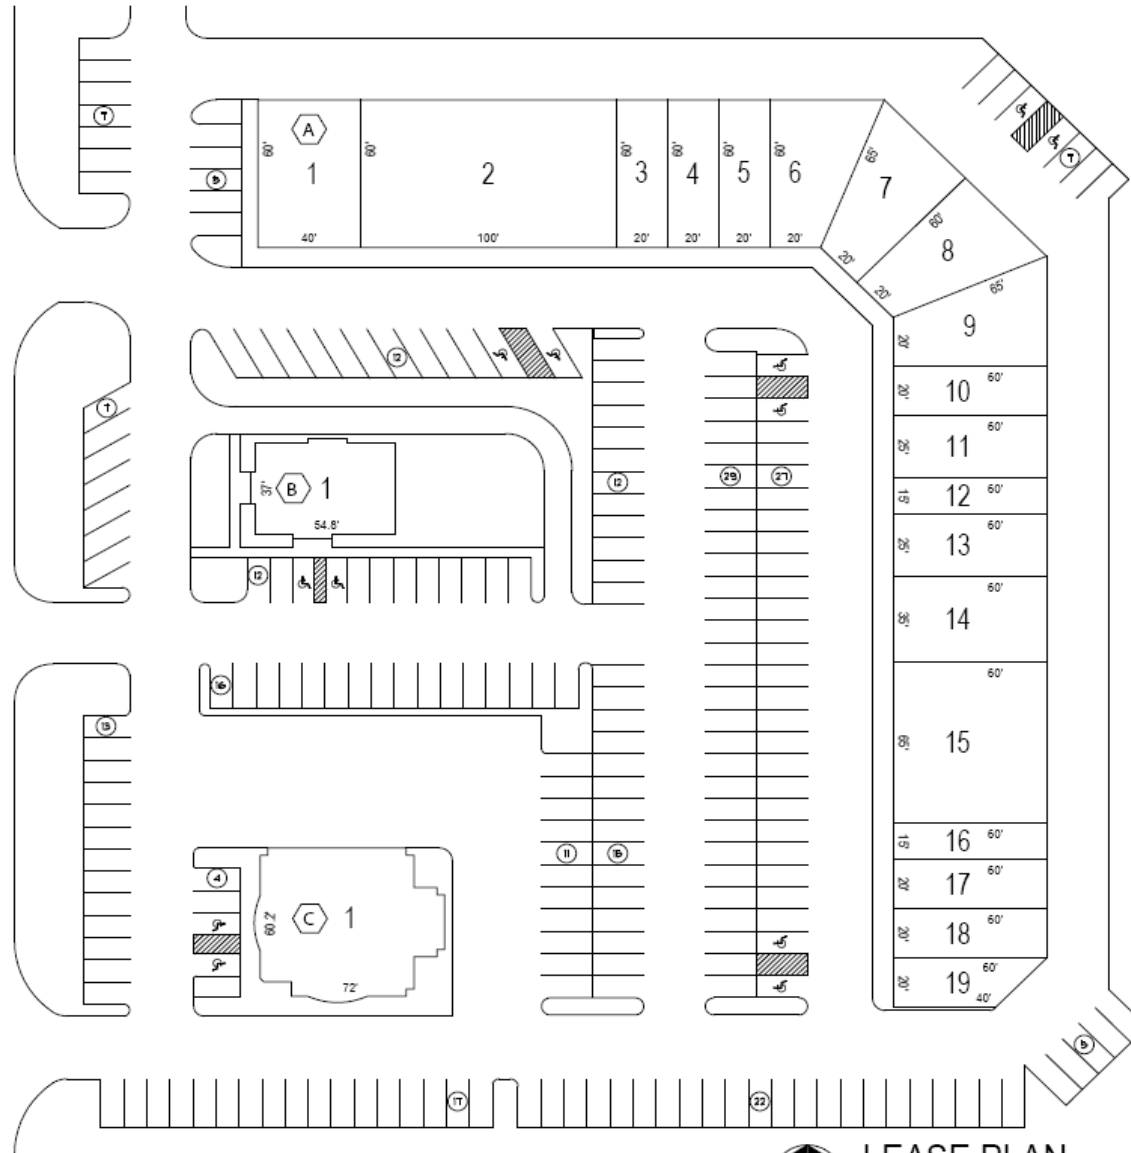

STRONGSVILLE POINTE

14375 – 14531 Pearl Road, Strongsville, Ohio

#	TENANT	SF
1	BURGER FI	2,400
2	PLAY LOVE LEARN	3,600
3	PURE NAIL & SPA	2,400
4	MINKA'S TAILORING	1,200
5	WEIGHT WATCHERS	1,230
6	DEANHOUSE	1,200
7	AVAILABLE	1,950
8	GRAELEY & CO	1,843
9	CLEVELAND CHIROPRACTIC	1,944
10	HOT WORX	1,926
11	SAVOR MASSAGE	1,180
12	FAT B CAFE	1,520
13	HIRT'S FLOWERS	2,400
14	INTEGRITY SALON 7 SPA	2,100
15	JENNIFER'S RESTAURANT	3,900
16	JENNIFER'S RESTAURANT	900
17	JENNIFER'S RESTAURANT	1,200
18	JENNIFER'S RESTAURANT	1,200
19	JENNIFER'S RESTAURANT	1,000
OUTLOTS		SF
B1	TACO BELL	2,048
C2	DOLLAR BANK	3,828

PEARL ROAD

LEASE PLAN

SCALE: 1" = N.T.S.